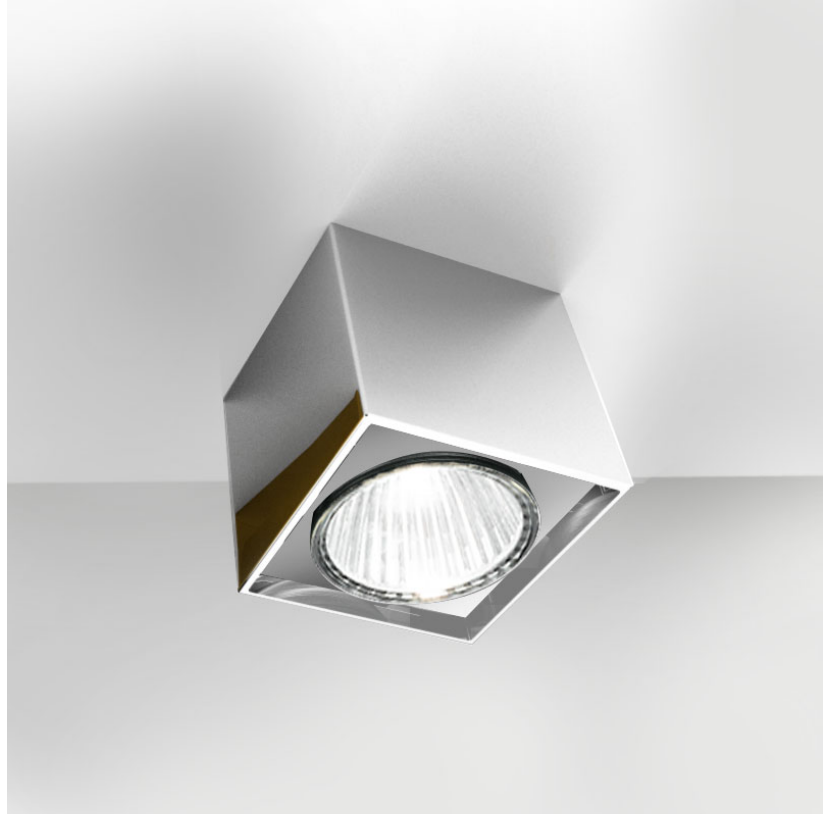

PROJECT
TYPE
NOTES
QUANTITY
DATE

TWO SURFACE

D82164

GENERAL

Series: Two
Brand: Panzeri
Division: Design
Mounting Type: Surface
Mounting Location: Ceiling
Subcategory: Downlight

PHYSICAL

Shape: Cube
Length (mm): 80
Length (in): 3 1/8
Width (mm): 80
Width (in): 3 1/8
Height (mm): 87
Height (in): 3 1/2
Light Distribution: Downlight
Weight (kg): 1.4
Weight (lbs): 3
Fixture Finish: PAL
Fixture Material: Aluminum

ELECTRICAL

Number of Lamps: 1
Lamp Type: LED Retrofit / Halogen
Lamp Shape: MR16
Bulb Included: Bulb Not Included
Total Output Wattage (W): 6 / 50
Max. Wattage Per Lamp (W): 6 / 50
Lamp Base: GU10
Input Voltage (V): 120

LED

OPTICAL

RATINGS AND CERTIFICATIONS

Certified By: CSA Certified to UL and CSA Standards
IP rating: IP20