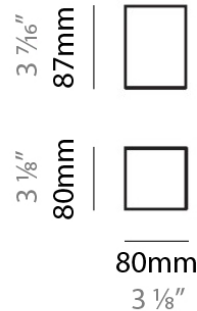

PROJECT
TYPE
NOTES
QUANTITY
DATE

TWO SURFACE

D82164

GENERAL

Series: Two
Brand: Panzeri
Division: Design
Mounting Type: Surface
Mounting Location: Ceiling
Subcategory: Downlight

PHYSICAL

Shape: Cube
Length (mm): 80
Length (in): 3 1/8
Width (mm): 80
Width (in): 3 1/8
Height (mm): 87
Height (in): 3 1/2
Light Distribution: Downlight
Weight (kg): 1.4
Weight (lbs): 3
Fixture Finish: PAL
Fixture Material: Aluminum

ELECTRICAL

Number of Lamps: 1
Lamp Type: LED Retrofit / Halogen
Lamp Shape: MR16
Bulb Included: Bulb Not Included
Total Output Wattage (W): 6 / 50
Max. Wattage Per Lamp (W): 6 / 50
Lamp Base: GU10
Input Voltage (V): 120

LED

OPTICAL

RATINGS AND CERTIFICATIONS

Certified By: CSA Certified to UL and CSA Standards
IP rating: IP20