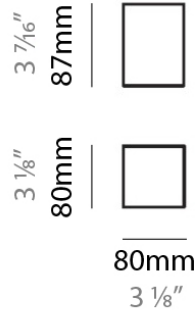

PROJECT
TYPE
NOTES
QUANTITY
DATE

TWO SURFACE

D82165

GENERAL

Series: Two
Brand: Panzeri
Division: Design
Mounting Type: Surface
Mounting Location: Ceiling
Subcategory: Downlight

PHYSICAL

Shape: Cube
Length (mm): 80
Length (in): 3 1/8
Width (mm): 80
Width (in): 3 1/8
Height (mm): 87
Height (in): 3 1/2
Light Distribution: Downlight
Weight (kg): 1.4
Weight (lbs): 3
Fixture Material: Aluminum

ELECTRICAL

Number of Lamps: 1
Lamp Type: LED Retrofit / Halogen
Lamp Shape: MR16
Bulb Included: Bulb Not Included
Total Output Wattage (W): 6 / 50
Max. Wattage Per Lamp (W): 6 / 50
Lamp Base: GU10
Input Voltage (V): 120

LED

OPTICAL

RATINGS AND CERTIFICATIONS

Certified By: CSA Certified to UL and CSA Standards
IP rating: IP20